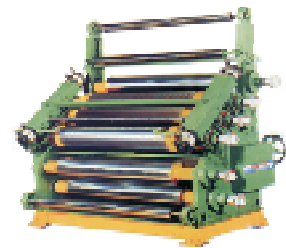

Dispatch Dep.

Account Dep.

TN PACKAGING PVT. LTD.

Heavy Duty Corrugated Boxes, Duplex Boxes, Offset Printing, All Types Wooden Box, Plastic Bags.

LIST OF MACHINERIES

UNIT 1

Corrugation Machine - 62 Inch

Corrugation Machine E Flute - 42 Inch