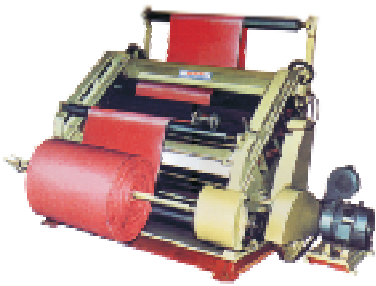

Dispatch Dep.

Account Dep.

TN PACKAGING PVT. LTD.

Heavy Duty Corrugated Boxes, Duplex Boxes, Offset Printing, All Types Wooden Box, Plastic Bags.

LIST OF MACHINERIES

UNIT 1

Corrugation Machine - 62 Inch

Corrugation Machine E Flute - 42 Inch